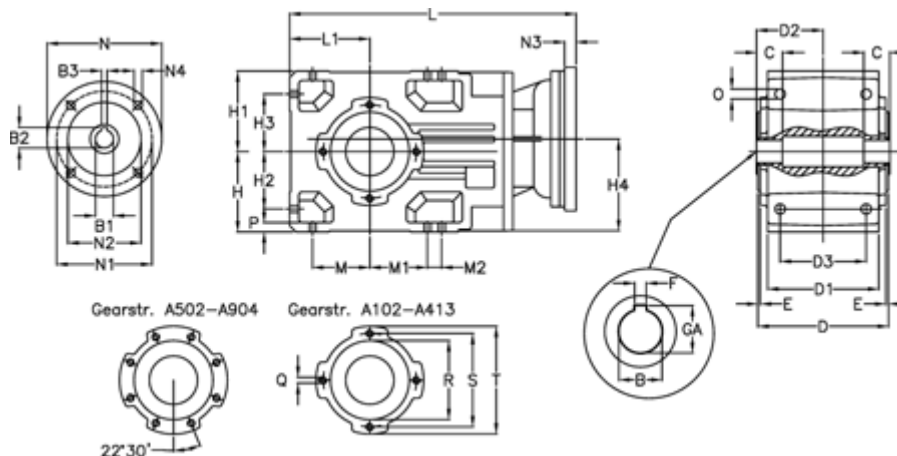

Article number: 29600301363235

Description: Bevel helical gearbox
A302UH35-13,6-P90B5

Measures

| | | | | |
|-----------|----------------------------------|------------|-------------|---------|
| B = 35 | D3 = 95 | H3 = 63.0 | N1 = 165 | S = 115 |
| B1 = 24 | Description = A302UH35-xx-P90 B5 | H4 = 108.5 | N2 = 130 | T = 140 |
| B2 = 27.3 | E = 3.0 | L = 352.5 | N3 = 0 | |
| B3 = 8 | F = 10 | L1 = 90 | N4 = M10x12 | |
| C = 25 | GA = 38.3 | M = 63.0 | O = 12.0 | |
| D = 156 | H = 90 | M1 = 63.0 | P = 11 | |
| D1 = 130 | H1 = 90 | M2 = 22 | Q = M8x15 | |
| D2 = 80.0 | H2 = 63.0 | N = 200 | R = 95 | |